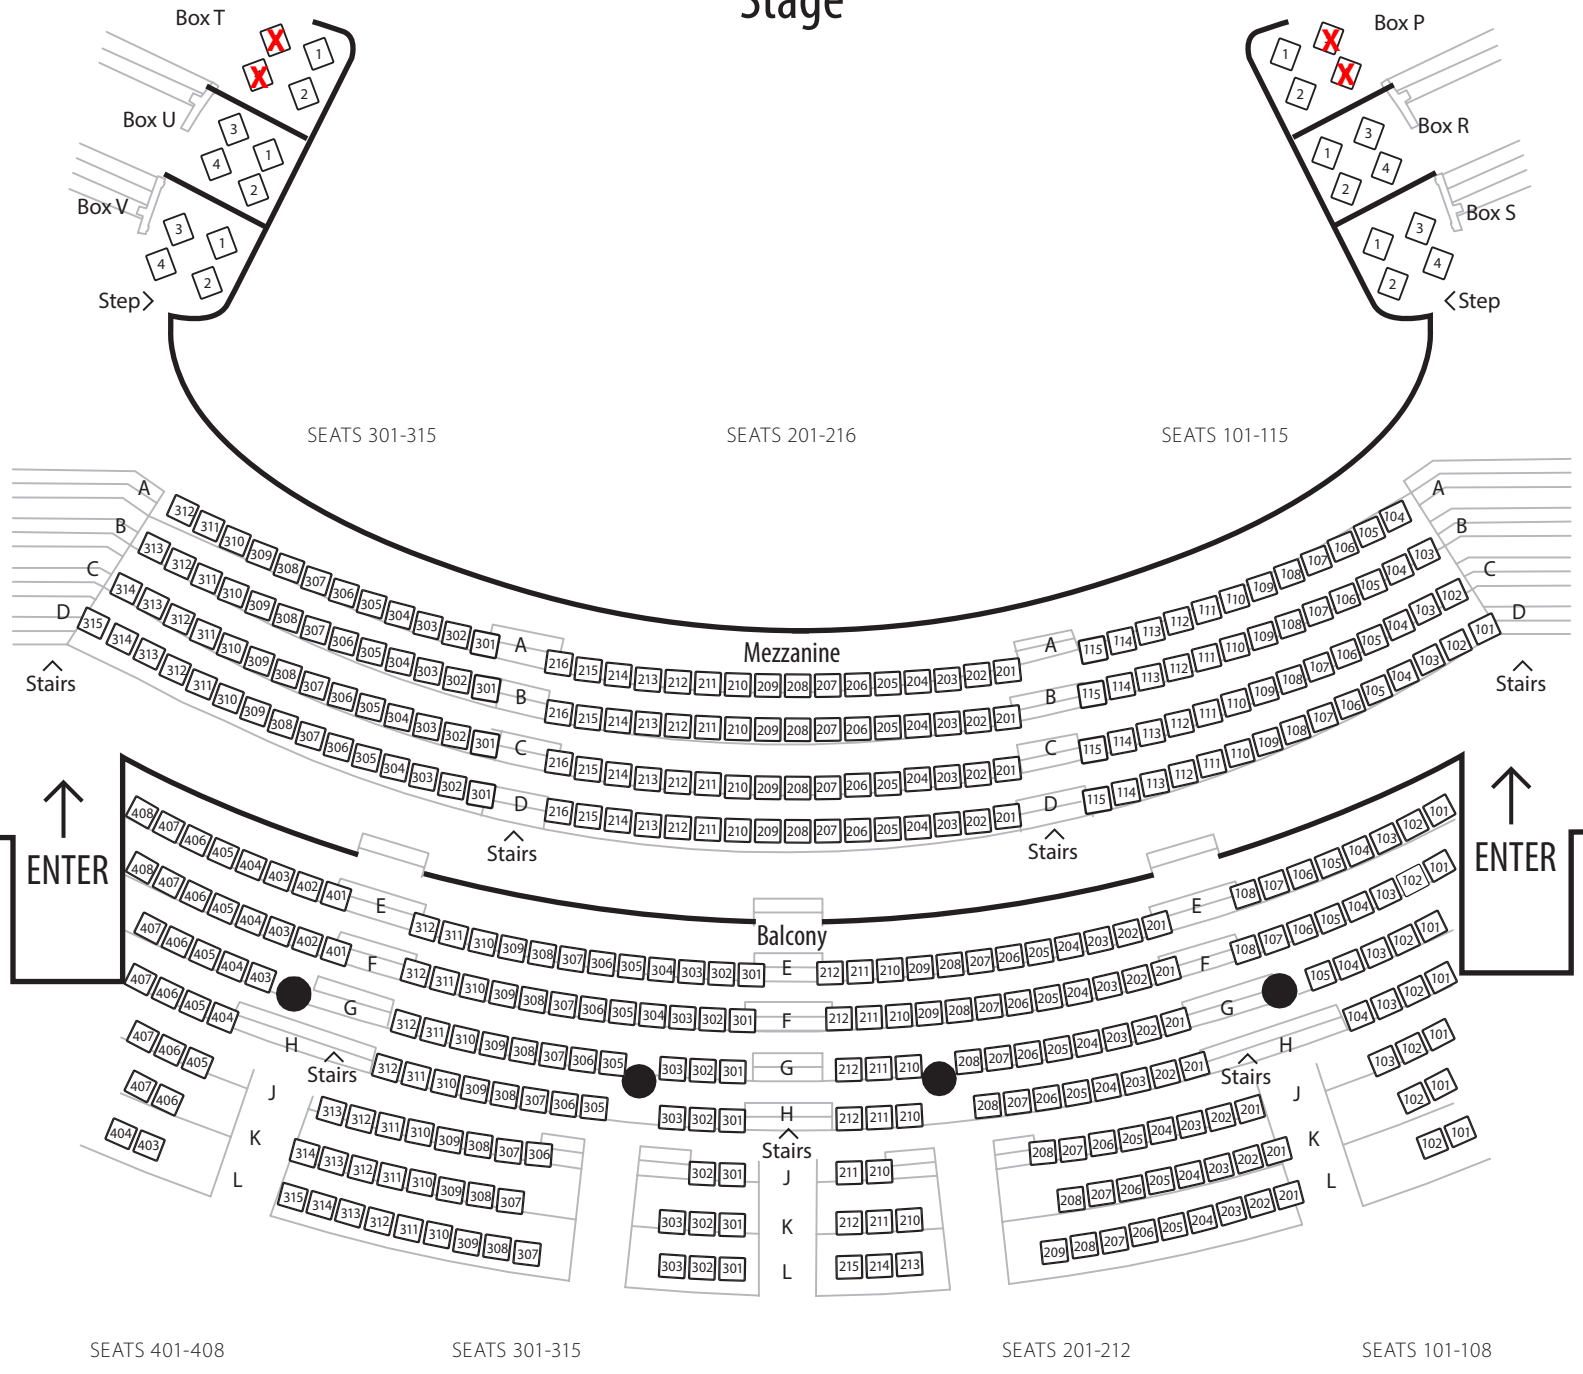

WINTER GARDEN THEATRE

Orchestra

Stage

- Wheelchair Location
- Companion Seat
- Accessible Transfer Seat

WINTER GARDEN THEATRE

Mezzanine & Balcony

Stage

SEATS 401-408

SEATS 301-315

SEATS 201-212

SEATS 101-108