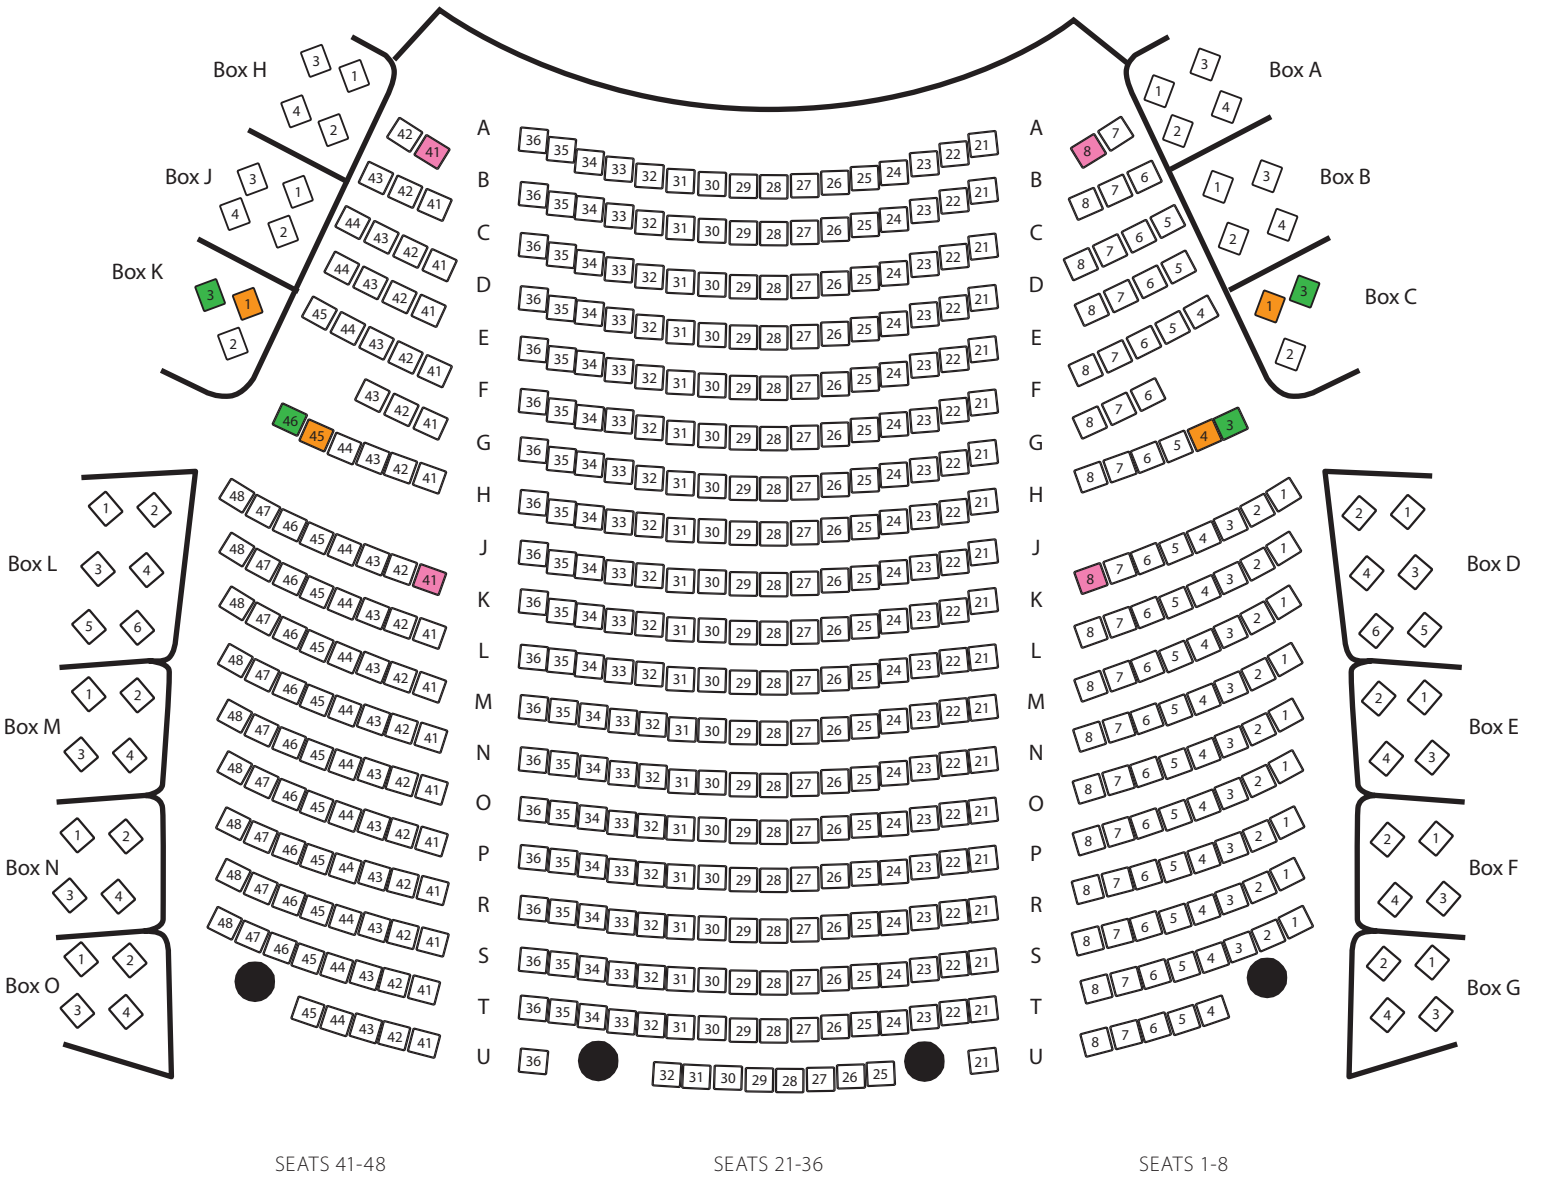

WINTER GARDEN THEATRE

Orchestra

Stage

- Wheelchair Location
- Companion Seat
- Accessible Transfer Seat

WINTER GARDEN THEATRE

Mezzanine & Balcony

Stage

SEATS 401-408

SEATS 301-315

SEATS 201-212

SEATS 101-108